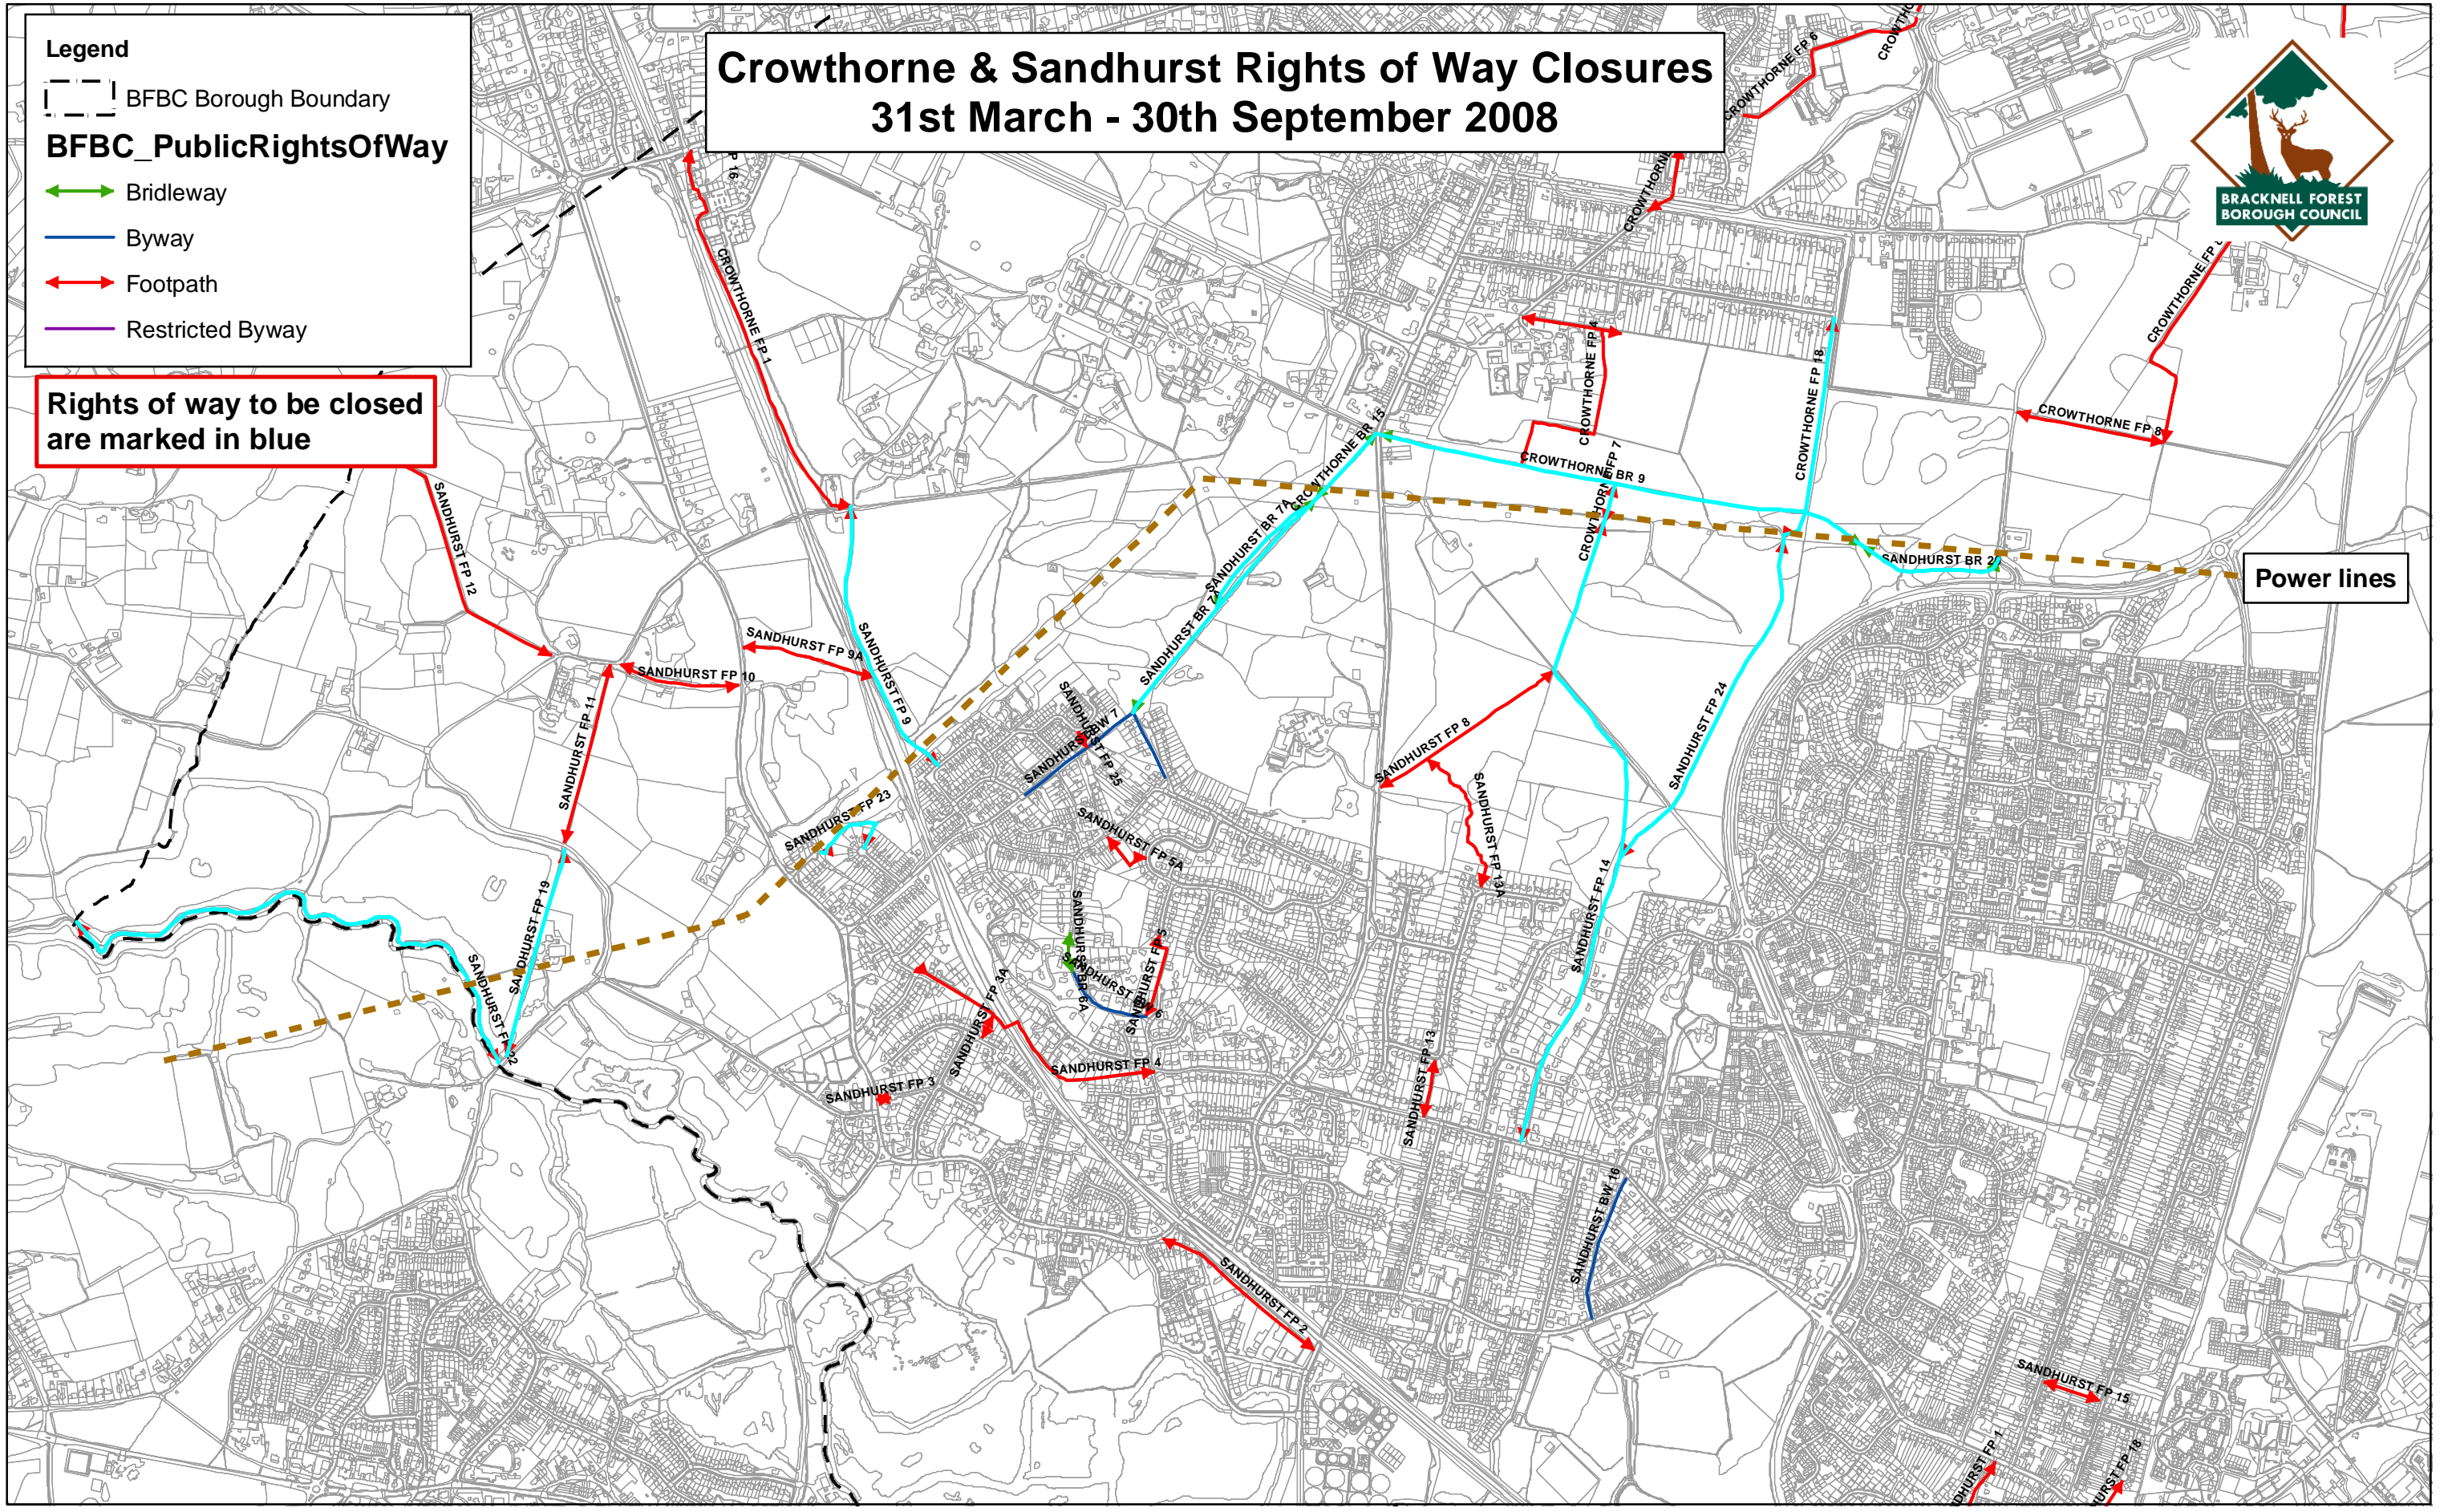

**Legend**

-  BFBC Borough Boundary
- BFBC\_PublicRightsOfWay**
-  Bridleway
-  Byway
-  Footpath
-  Restricted Byway

# Crowthorne & Sandhurst Rights of Way Closures

## 31st March - 30th September 2008

Rights of way to be closed are marked in blue

1:12,500

This Map is reproduced from Ordnance Survey Material with the permission of Ordnance Survey on behalf of the Controller of Her Majesty's Stationary Office © Crown Copyright. Unauthorised reproduction infringes Crown copyright and may lead to prosecution or civil proceedings.  
Bracknell Forest Borough Council LA100019488.